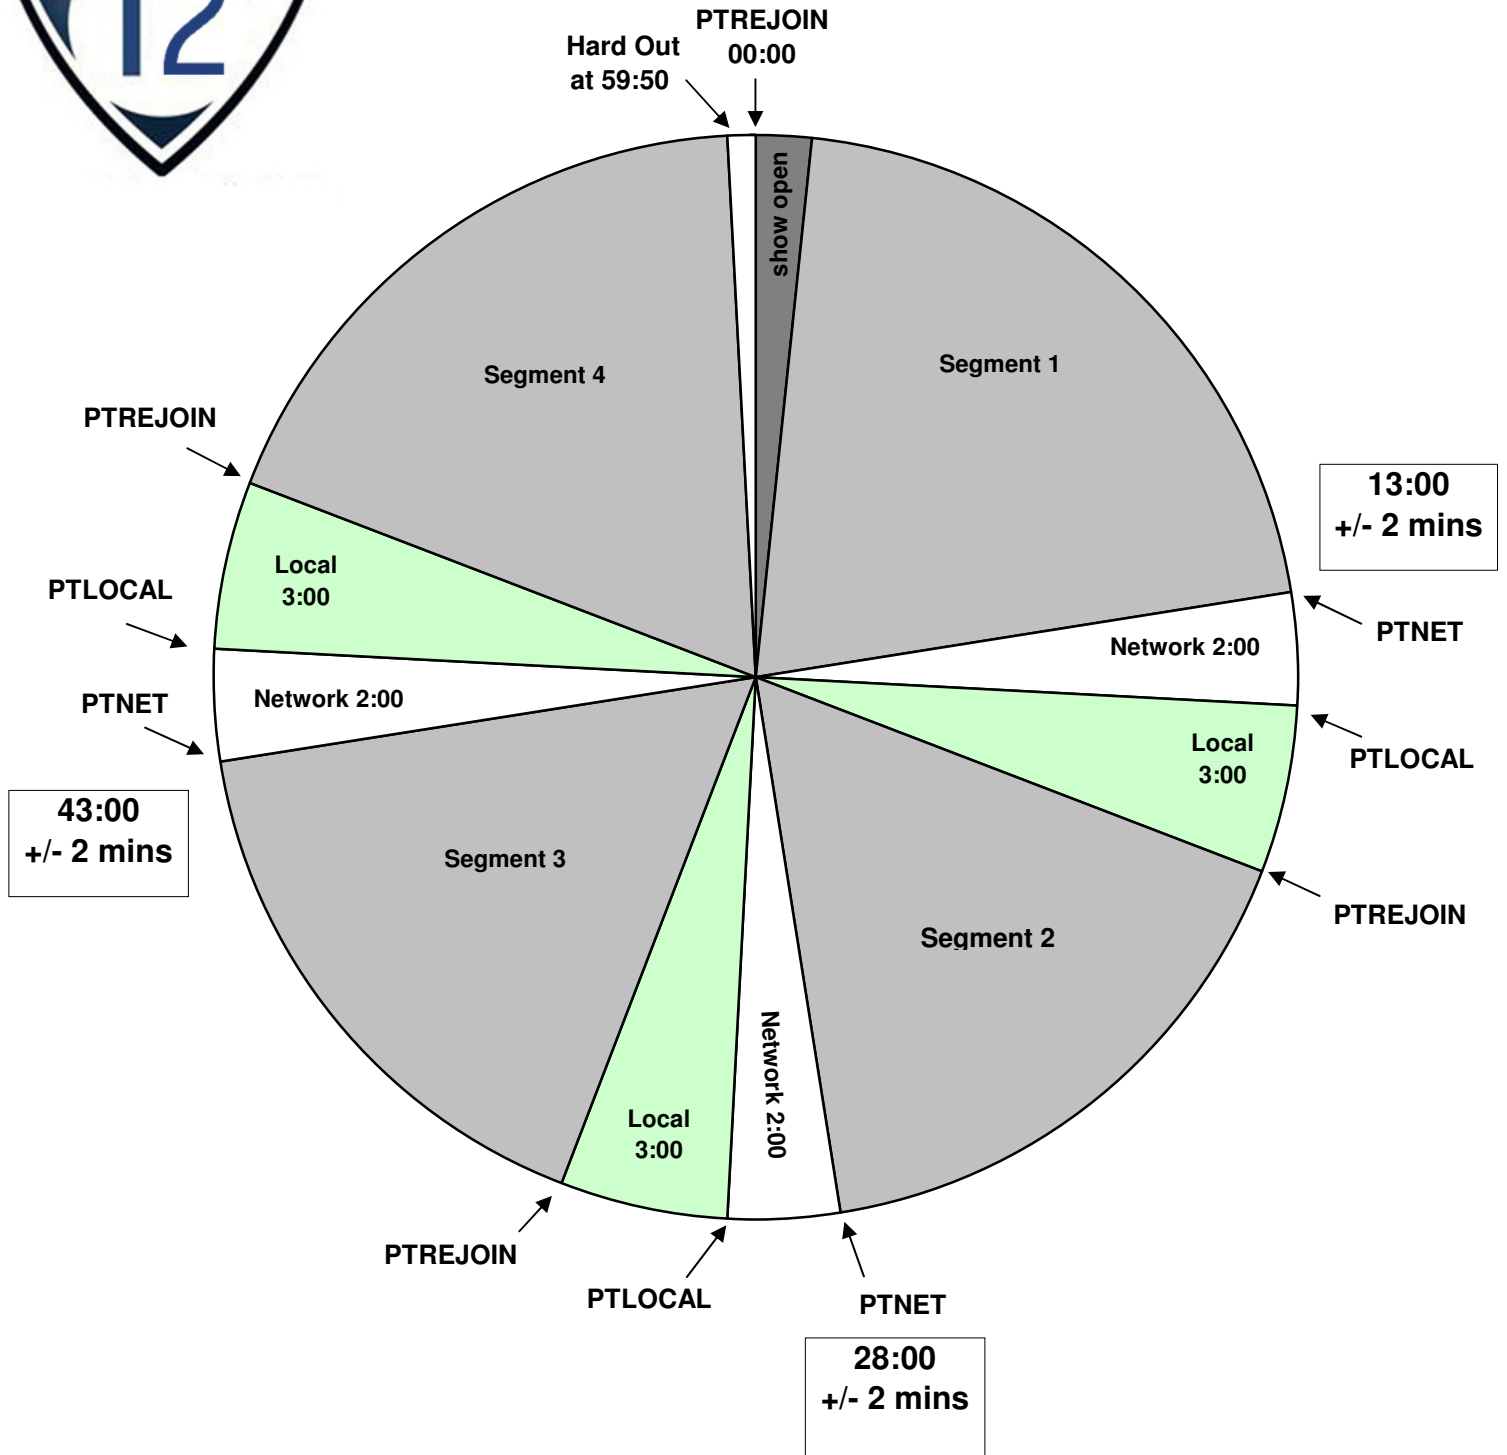

PAC-12 INSIDER CLOCK

Effective January 06, 2012
Premiere XDS PRO4-P Satellite
Fed Friday 3pm - 4pm Pacific / 6pm - 7pm Eastern

For Technical Assistance Call
Premiere Network Operations Center: (800) 276-4431
Technical Info: <http://engineering.premiereradio.com>

Show starts at 00:00.
Other breaks float.
:10-second rejoin bumpers at
18:00, 33:00 & 48:00.
Hard out at 59:50.